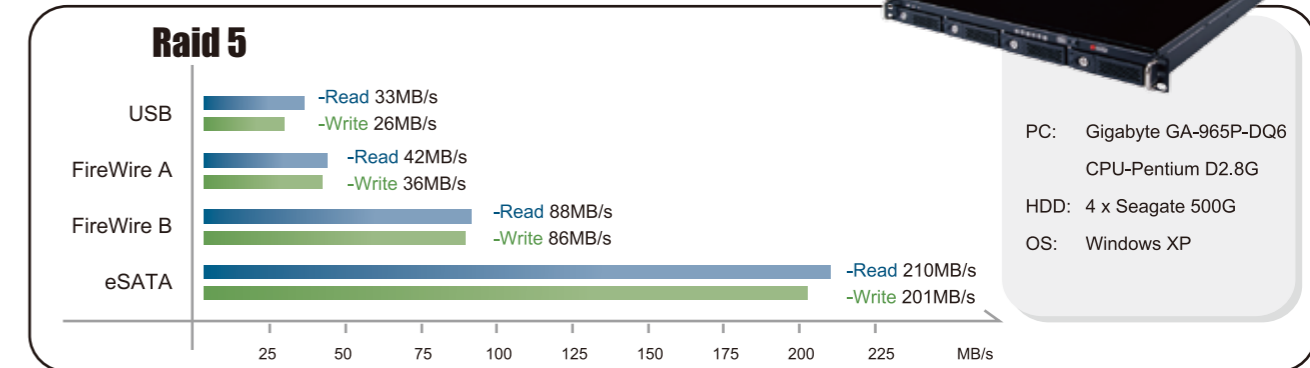

Performance Benchmark

Specifications

Model	NR701C	NR300A
Form-Factor	Desktop 4 bay	1U 4 bay
Host Interface	eSATA / FW400 / FW800 / USB2.0	
HDD Interface	SATA / SATA II	
No. of Disk(s)	Up to 4	
Raid Modes	Span, Raid 0, 10, 3, 5, 5+Spare	
LED Display for each Tray	Power On - White HDD Access - Blue (Flashing) HDD Fail - Red	
LED Display for Enclosure	Fan Normal - Green ; Fan Fail - Red Temp. Normal - Green ; Temp. over 50°C - Red RAID Mode - Blue ; RAID Selecting - Red (Flashing) ; RAID Confirmed - Red	
Alarm	Buzzer Beeping for HDD Fail, Fan-fail and Over temp.(over 50°C) occurs	
Material	Plastic and Aluminum alloy	Heavy-duty cold-rolled steel
Dimension	231(D) x 156(W) x 209(H) mm 9.1(D) x 6.1(W) x 8.2(H) inch	453(D) x 482(W) x 44(H) mm 17.8(D) x 19(W) x 1.73(H) inch
Power Supply	Single 220W (IPC-Grade) (AC Input: 100-240V, 50-60Hz)	
Cooling	One Hot-Swappable 70 x 70 x 15 mm	Two Hot-Swappable 75x75x28 mm Blower
System Requirements	Windows 2000/ XP/ Vista Mac OS X 10.3 or higher