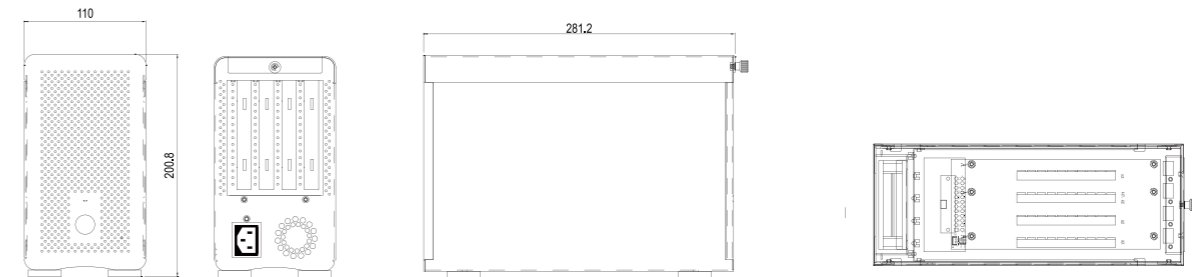

Appearance

NA210A-M