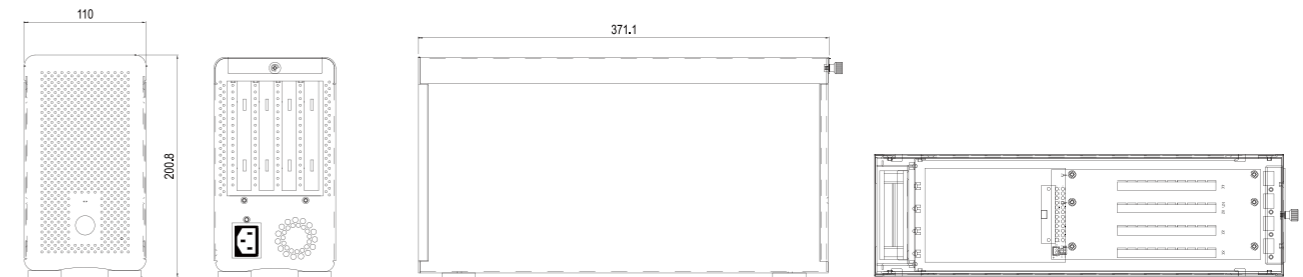

NA210A-L

Ordering Information

Model No.	Description
NA210A-M	PCI-Express Expansion box for PCI-e Standard-Length add-on cards
NA210A-L	PCI-Express Expansion box for PCI-e Full-Length add-on cards
NP954A	PCI Express host adaptor with one external PCI-e 4x cable
NP955A	ExpressCard 34 laptop adaptor with one external PCI-e 4x cable

Specifications

Model	NA210A-M	NA210A-L
Host Interface	External PCI-Express	External PCI-Express
No. of Slot(s)	Up to 3 Standard-Length PCI-Express cards (Two PCI-Express x8, One PCI-Express x4)	Up to 3 Full-Length PCI-Express cards (Two PCI-Express x8, One PCI-Express x4)
Raid Function	N/A	N/A
Material	Aluminum Housing	
Power Supply	Single 220W (IPC-Grade) (AC Input: 100-240V, 50-60Hz)	
Cooling	One Hot-Swappable 80x80x 25 mm Cooling Fan	
Dimension	281(D) x 110(W) x 200(H) mm 11(D) x 4.3(W) x 7.9(H) inch	371(D) x 110(W) x 200(H) mm 14.6(D) x 4.3(W) x 7.9(H) inch
O.S Support	OS Independent